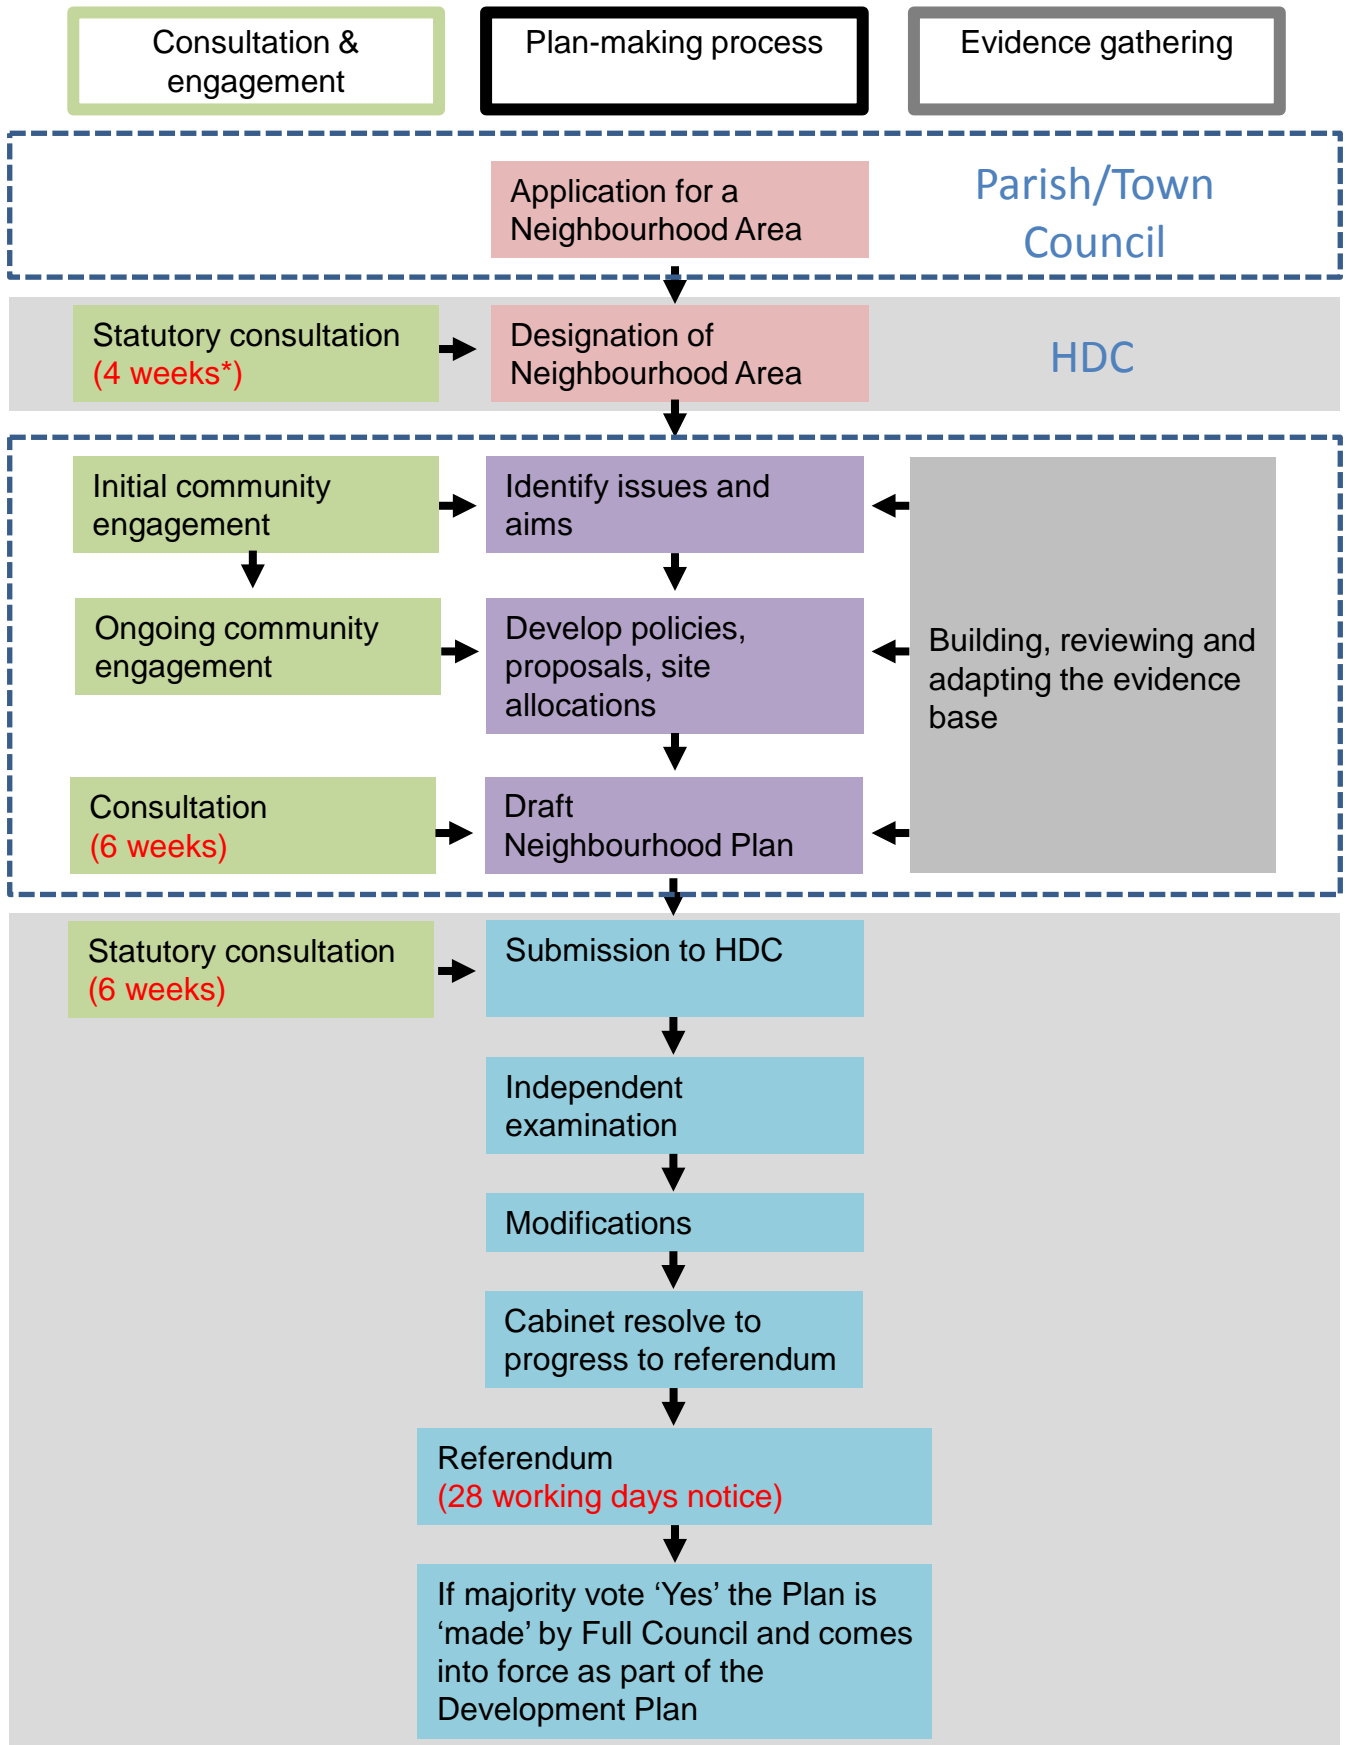

Neighbourhood Planning – process diagram

*Depends on the area being applied for. 4 weeks is for the whole of a parish/town council area.